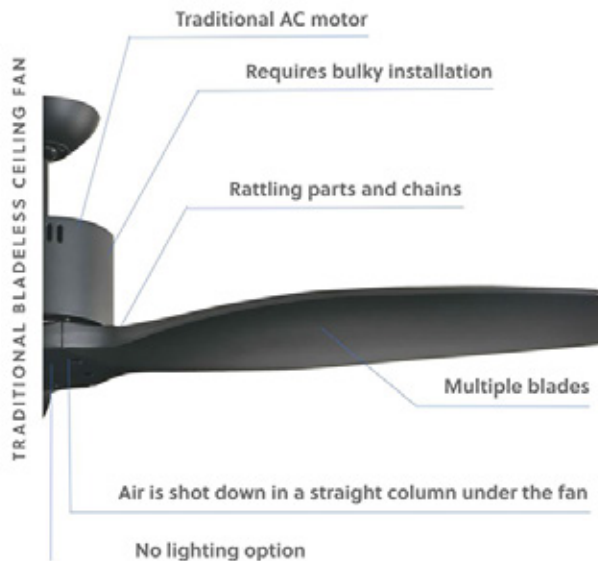

BLADELESS CEILING FAN

World's Only Energy Efficient & Noiseless Fan
360 Degree Patented Laminar Airflow with LED

Ideal for Home, Offices, Retail,
Schools, Hospitals, Clinics, Fitness
Clubs, Salons, Lounges etc

Enjoy Natural Breeze
No Fluttering Effect
Operate 24 x 7

Air is circulated evenly throughout the room

Sits close to the ceiling at only 18.41cm tall

Quiet

Product of
U.S.A