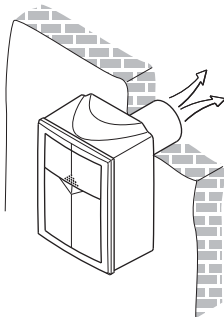

ONE MORE GOOD IDEA

Install **JOLLY PEOPLE** on a wall, where you have made a hole for air expulsion on the exterior: by purchasing two simple optionals you will be able to expel mites, pollens and fine-particle powders out of your house.

Art. 8510.0
Jolly extention for box

Art. 8511.0
Jolly venting grid set