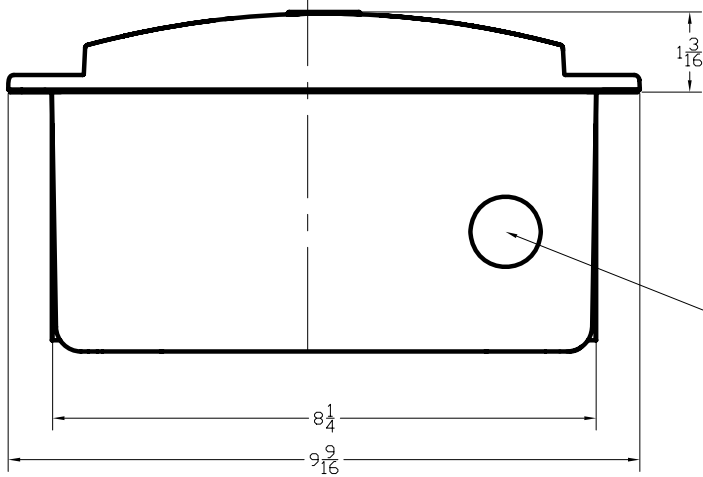

wire access cover

power cable infeed